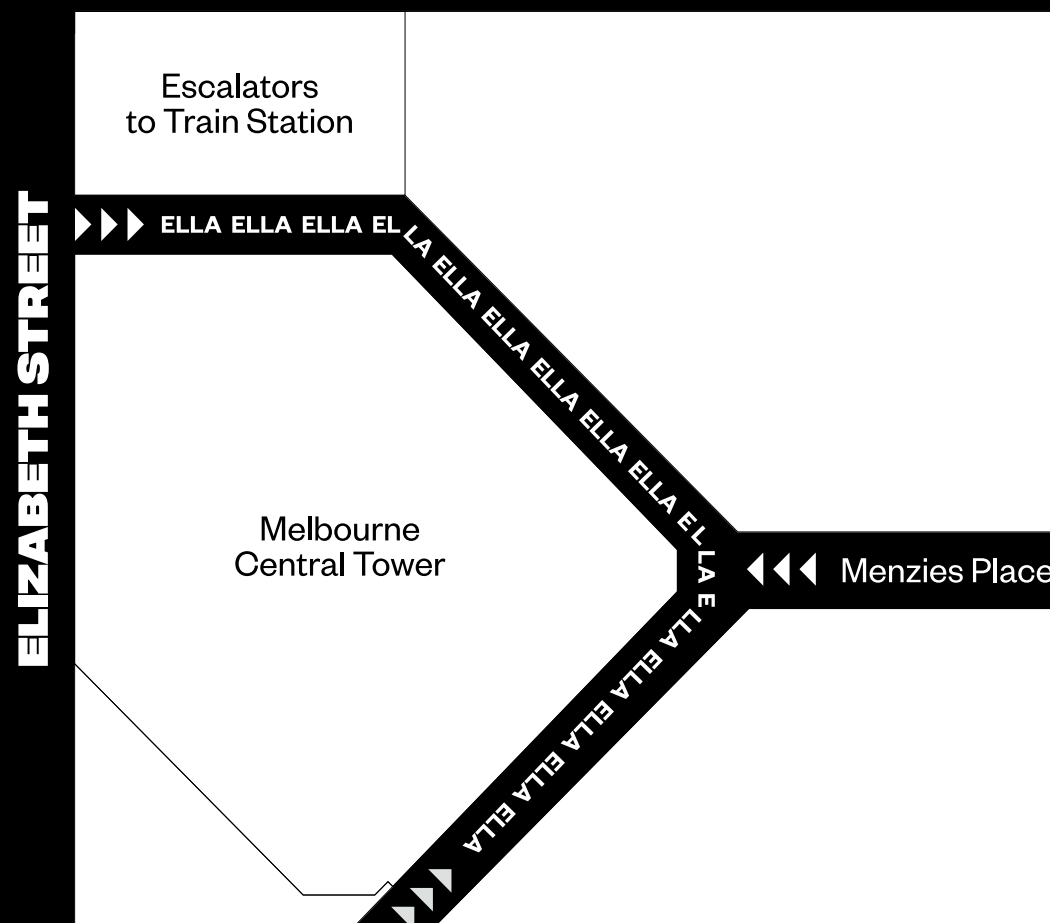

Head to bit.ly/ELLAorder to preorder and pick up from Axil Coffee Roasters, Chilli India, Chilli Everest, Sushi Jiro, Son in Law and Pretzel. Valid from 27-29 Nov 2020.

LA TROBE STREET

Escalators to Train Station