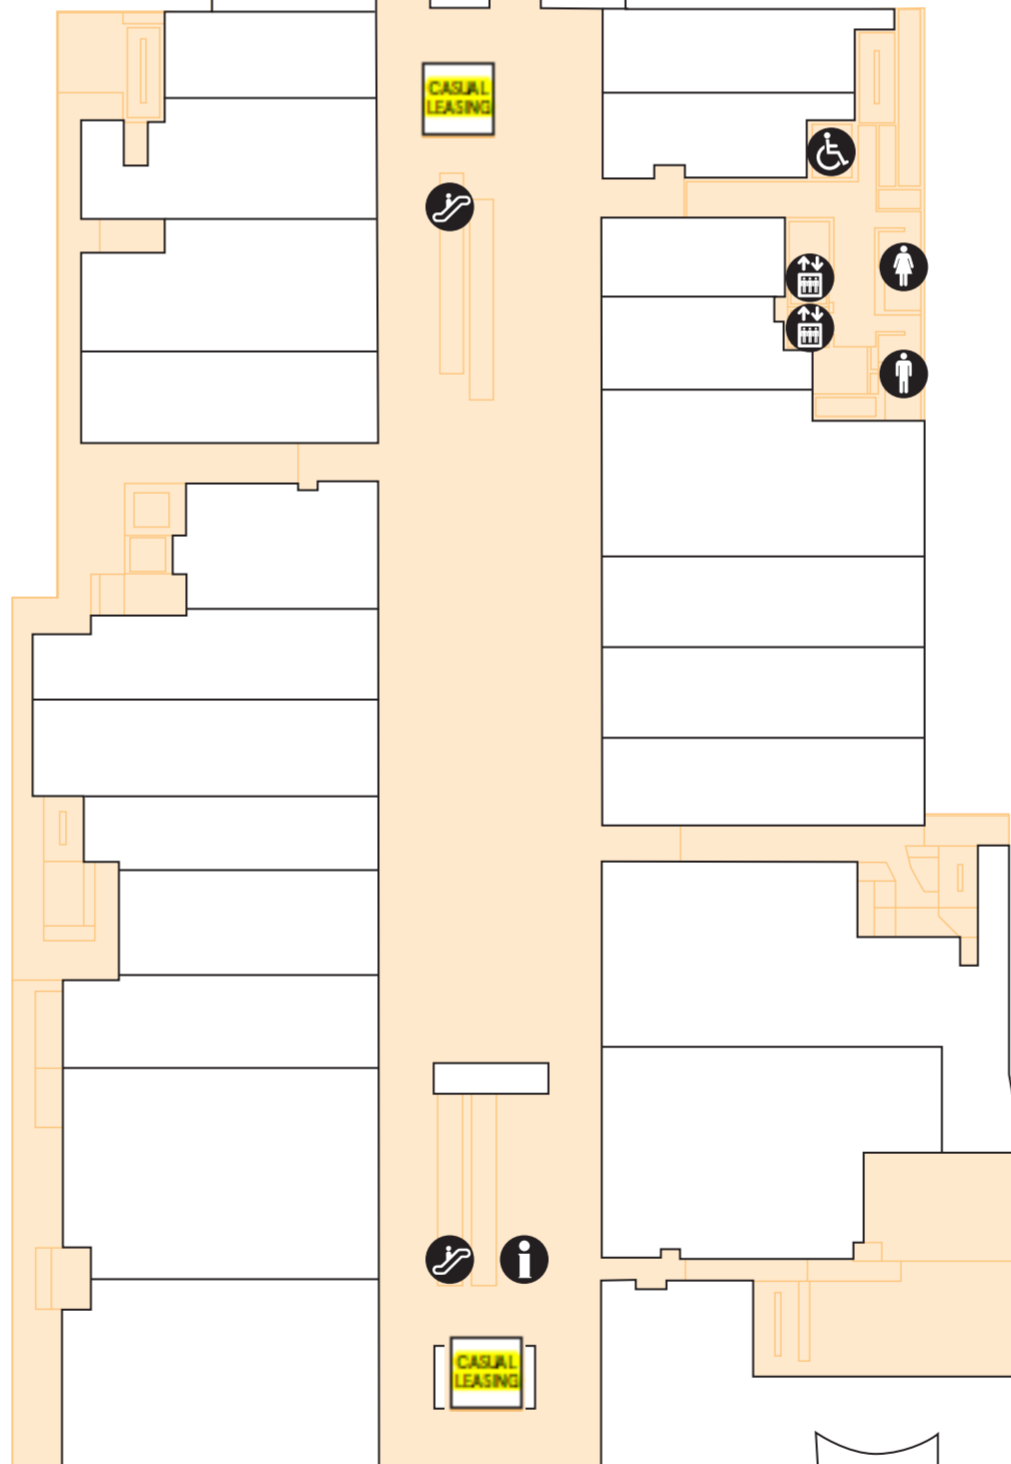

Elizabeth Street

LaTrobe Street

LaTrobe Street

Swanston Street

- Escalator
- Stairs
- Lift
- Info
- Male toilets
- Female toilets
- Disabled toilets
- ATM

LaTrobe Street

LaTrobe Street

LT Lonsdale Street

LT Lonsdale Street

CASUAL LEASING

Beatboxes

- Escalator
- Stairs
- Lift
- Info
- Male toilets
- Female toilets
- Disabled toilets
- ATM

LaTrobe Street

LaTrobe Street

LT Lonsdale Street

LT Lonsdale Street

- Escalator
- Stairs
- Lift
- Info
- Male toilets
- Female toilets
- Disabled toilets
- ATM