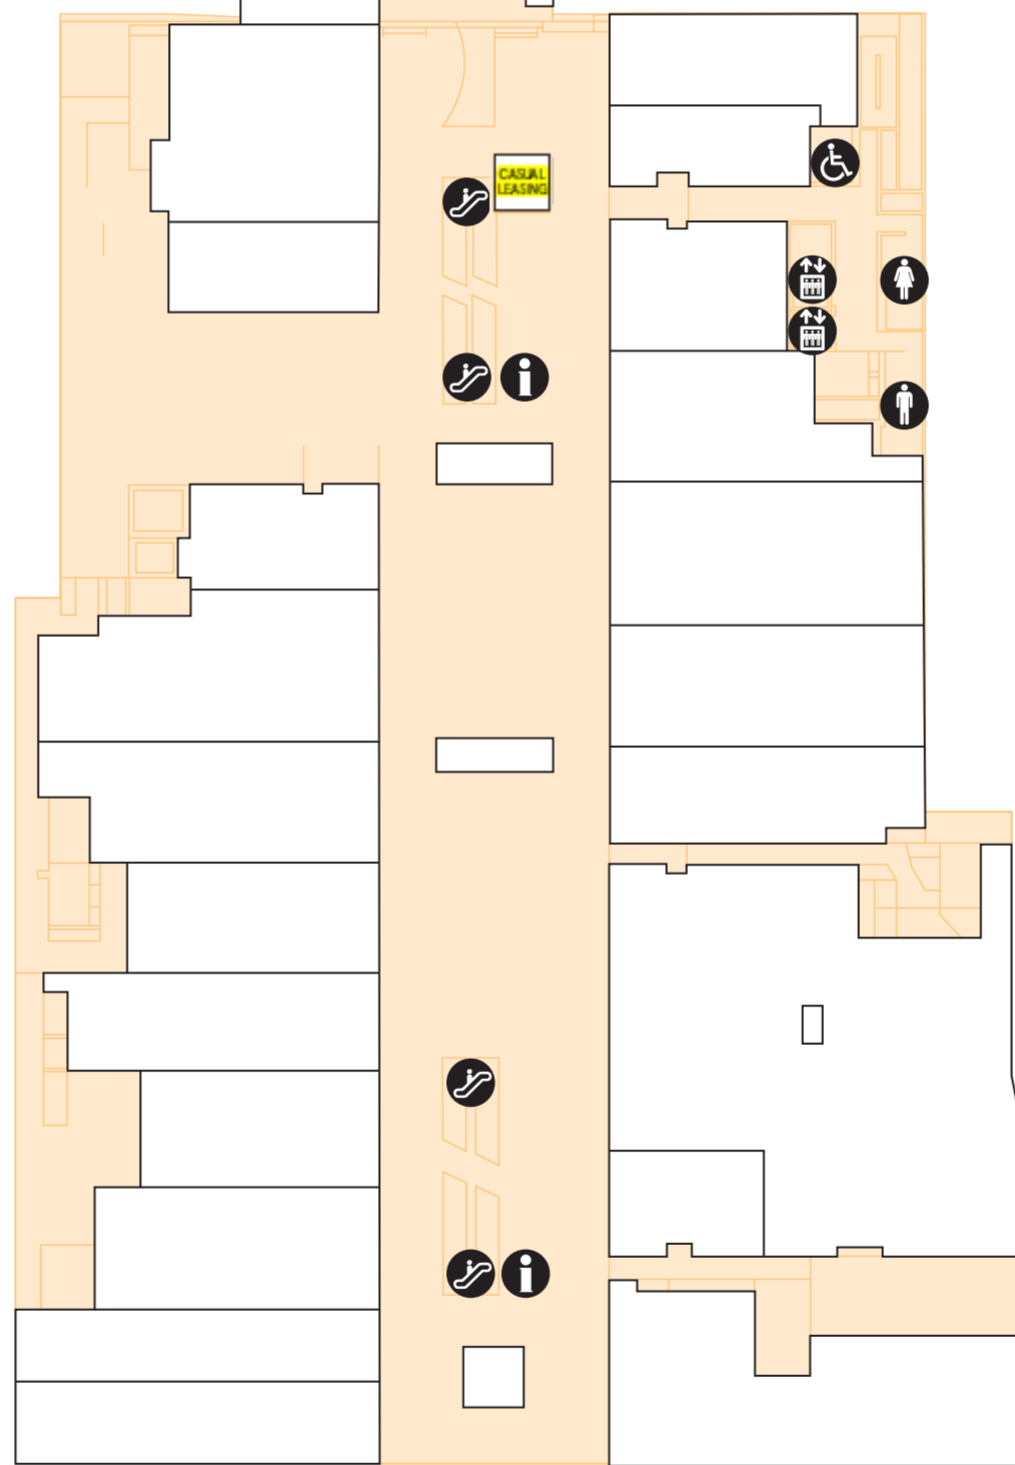

Elizabeth Street

LaTrobe Street

LaTrobe Street

Swanston Street

- Escalator
- Stairs
- Lift
- Info
- Male toilets
- Female toilets
- Disabled toilets
- ATM

LaTrobe Street

LaTrobe Street

LT Lonsdale Street

LT Lonsdale Street

CASUAL LEASING

Beatboxes

- Escalator
- Stairs
- Lift
- Info
- Male toilets
- Female toilets
- Disabled toilets
- ATM

LaTrobe Street

LaTrobe Street

LT Lonsdale Street

LT Lonsdale Street

- Escalator
- Stairs
- Lift
- Info
- Male toilets
- Female toilets
- Disabled toilets
- ATM