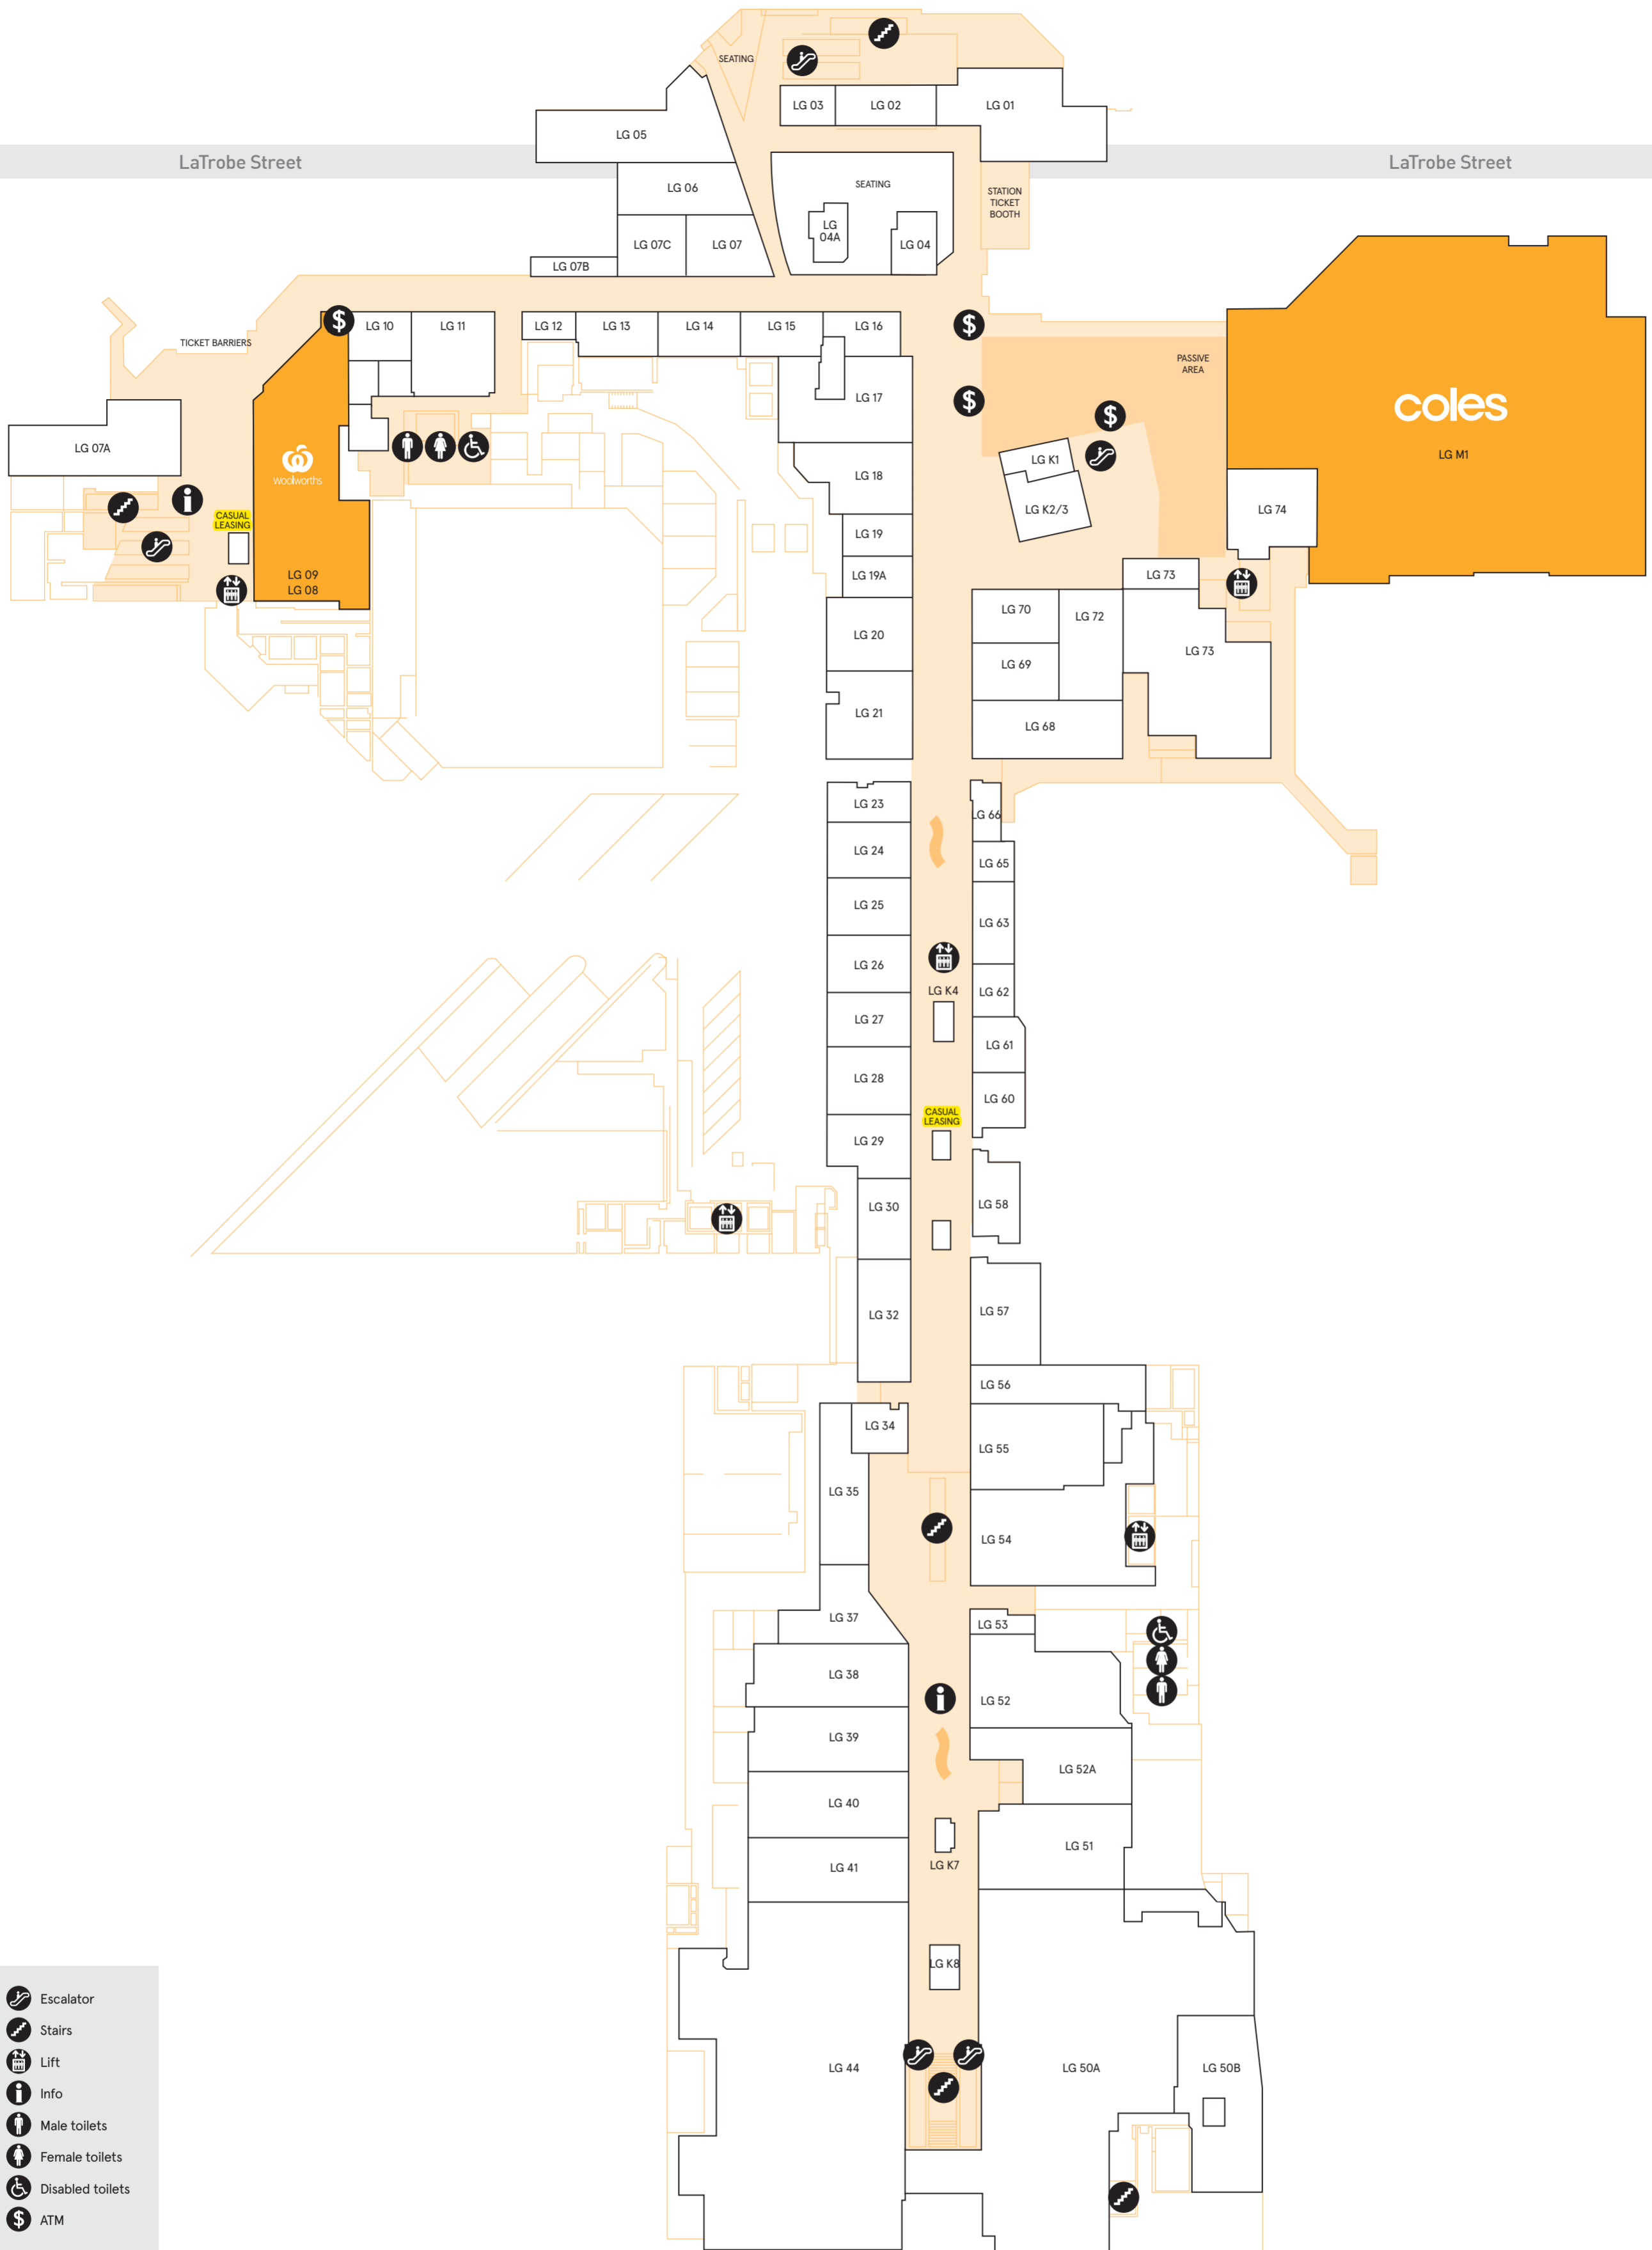

Elizabeth Street

LaTrobe Street

LaTrobe Street

Swanston Street

- Escalator
- Stairs
- Lift
- Info
- Male toilets
- Female toilets
- Disabled toilets
- ATM

LaTrobe Street

LaTrobe Street

LT Lonsdale Street

LT Lonsdale Street

CASUAL LEASING

Beatboxes

- Escalator
- Stairs
- Lift
- Info
- Male toilets
- Female toilets
- Disabled toilets
- ATM

LaTrobe Street

LaTrobe Street

LT Lonsdale Street

LT Lonsdale Street

- Escalator
- Stairs
- Lift
- Info
- Male toilets
- Female toilets
- Disabled toilets
- ATM