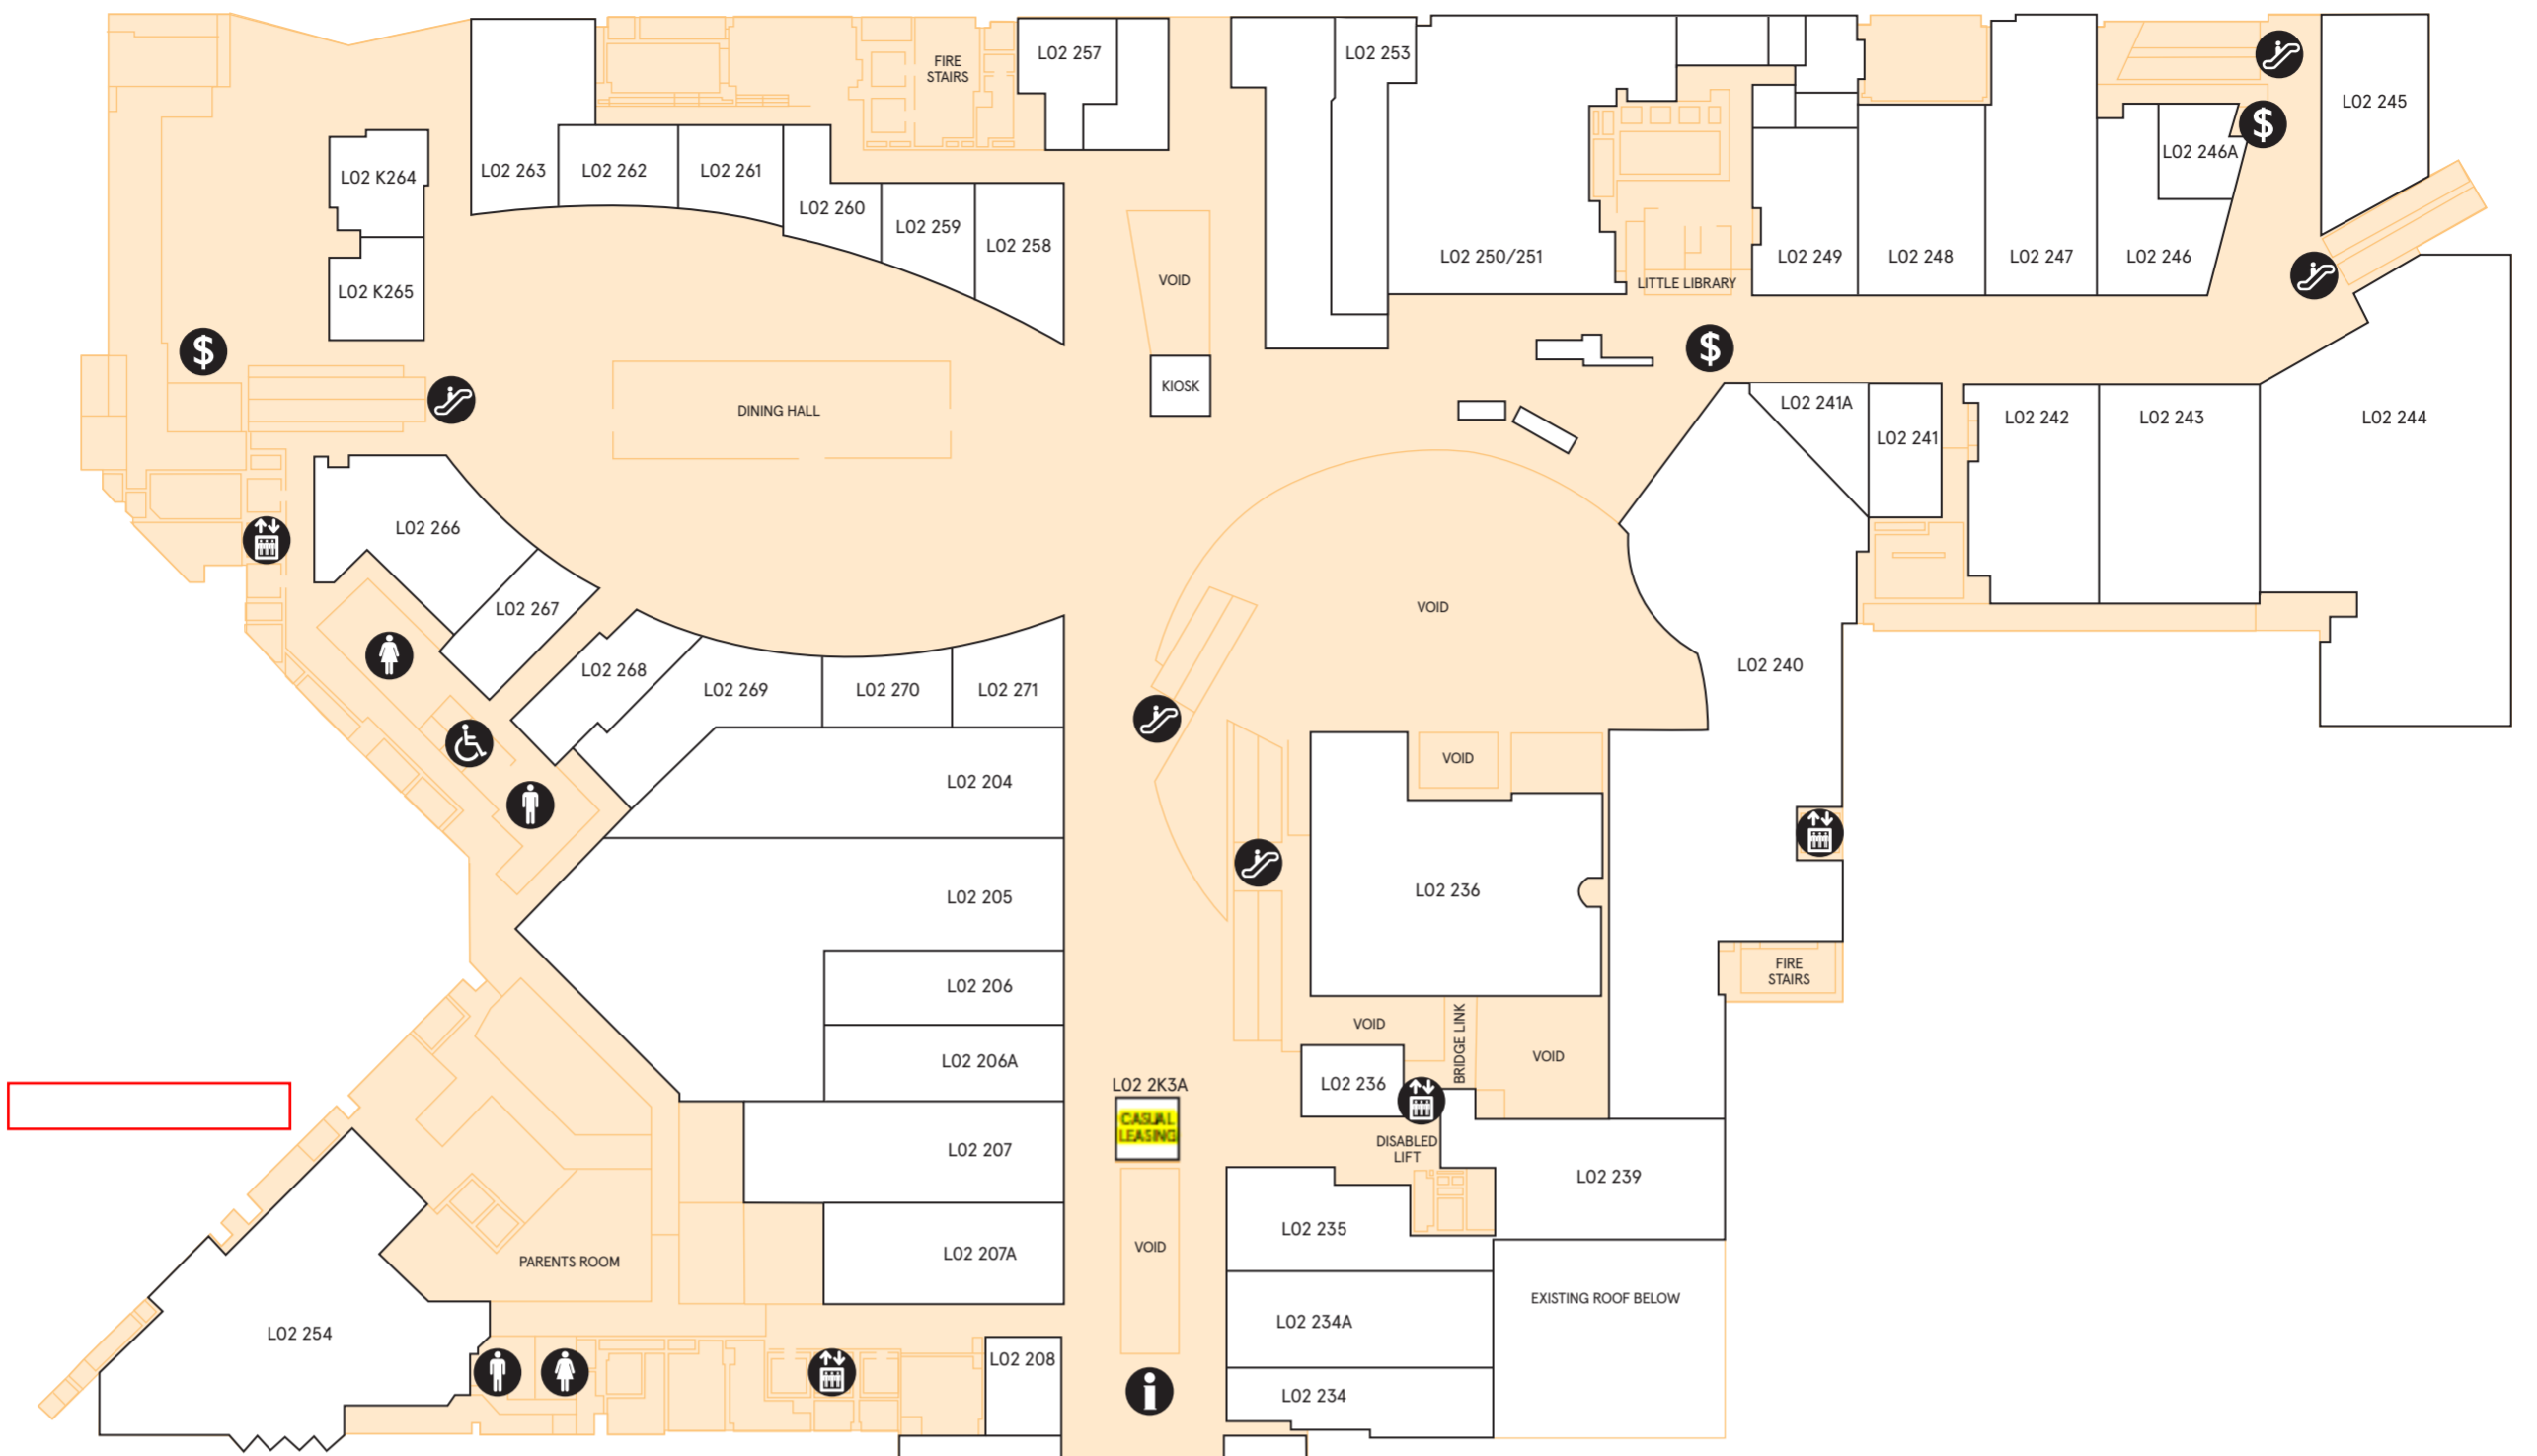

Elizabeth Street

LaTrobe Street

LaTrobe Street

Swanston Street

- Escalator
- Stairs
- Lift
- Info
- Male toilets
- Female toilets
- Disabled toilets
- ATM

LaTrobe Street

LaTrobe Street

LT Lonsdale Street

LT Lonsdale Street

CASUAL LEASING

Beatboxes

- Escalator
- Stairs
- Lift
- Info
- Male toilets
- Female toilets
- Disabled toilets
- ATM

LaTrobe Street

LaTrobe Street

LT Lonsdale Street

LT Lonsdale Street

- Escalator
- Stairs
- Lift
- Info
- Male toilets
- Female toilets
- Disabled toilets
- ATM