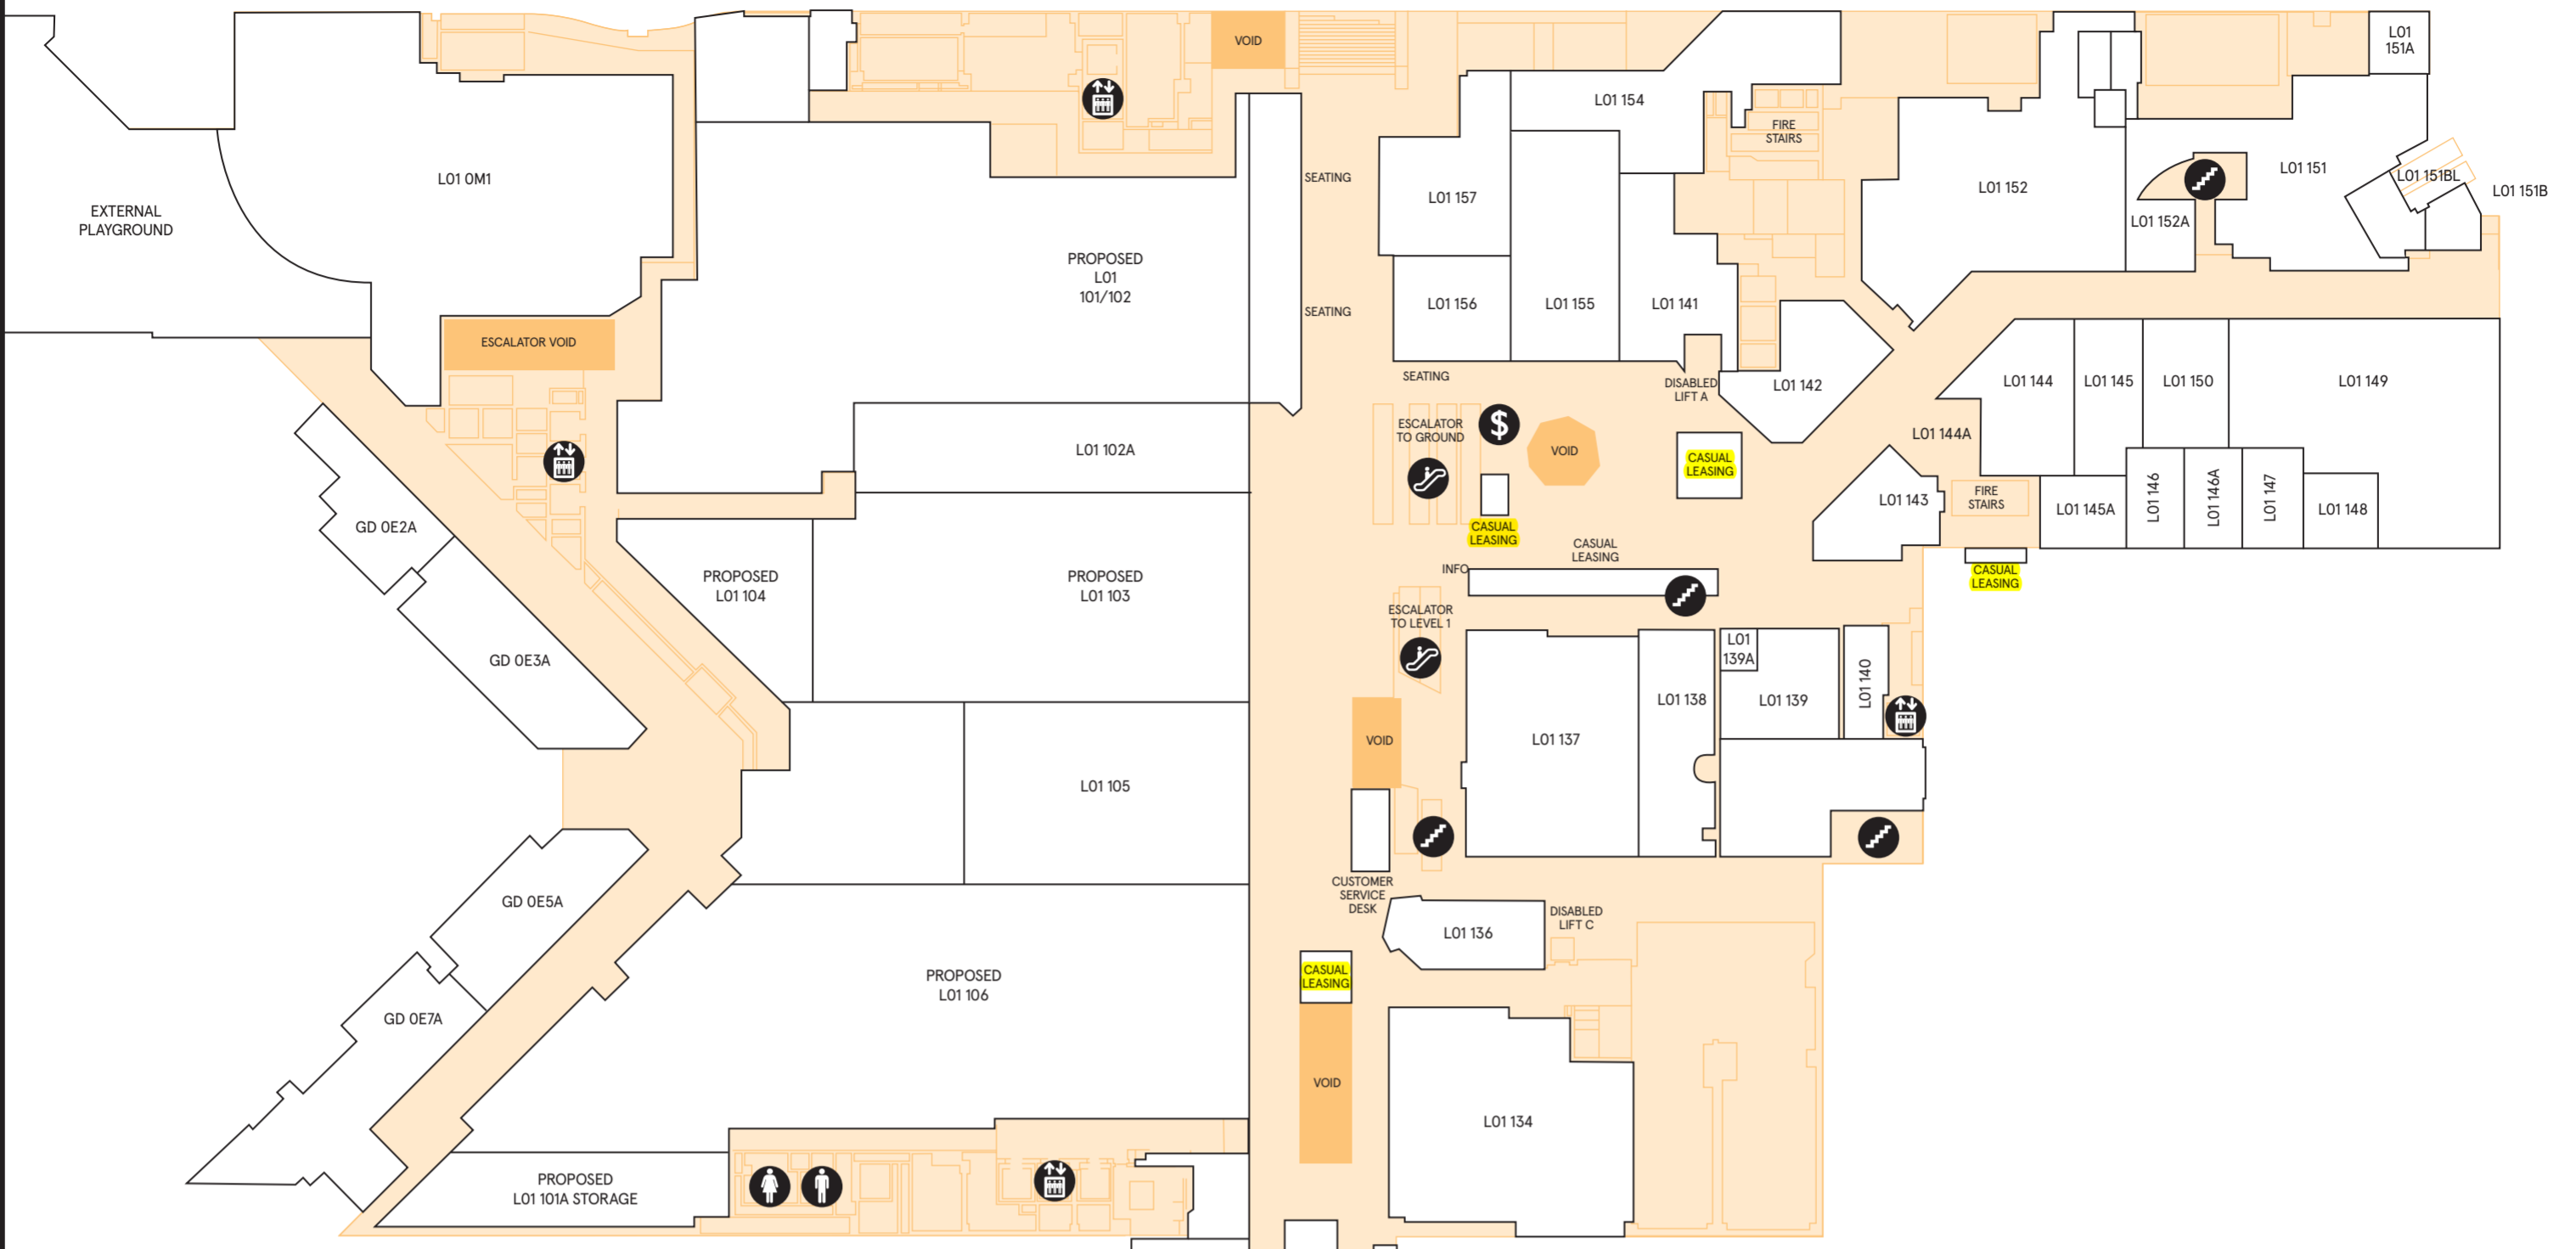

Elizabeth Street

LaTrobe Street

LaTrobe Street

Swanston Street

- Escalator
- Stairs
- Lift
- Info
- Male toilets
- Female toilets
- Disabled toilets
- ATM

LaTrobe Street

LaTrobe Street

LT Lonsdale Street

LT Lonsdale Street

CASUAL LEASING

Beatboxes

- Escalator
- Stairs
- Lift
- Info
- Male toilets
- Female toilets
- Disabled toilets
- ATM

LaTrobe Street

LaTrobe Street

LT Lonsdale Street

LT Lonsdale Street

- Escalator
- Stairs
- Lift
- Info
- Male toilets
- Female toilets
- Disabled toilets
- ATM